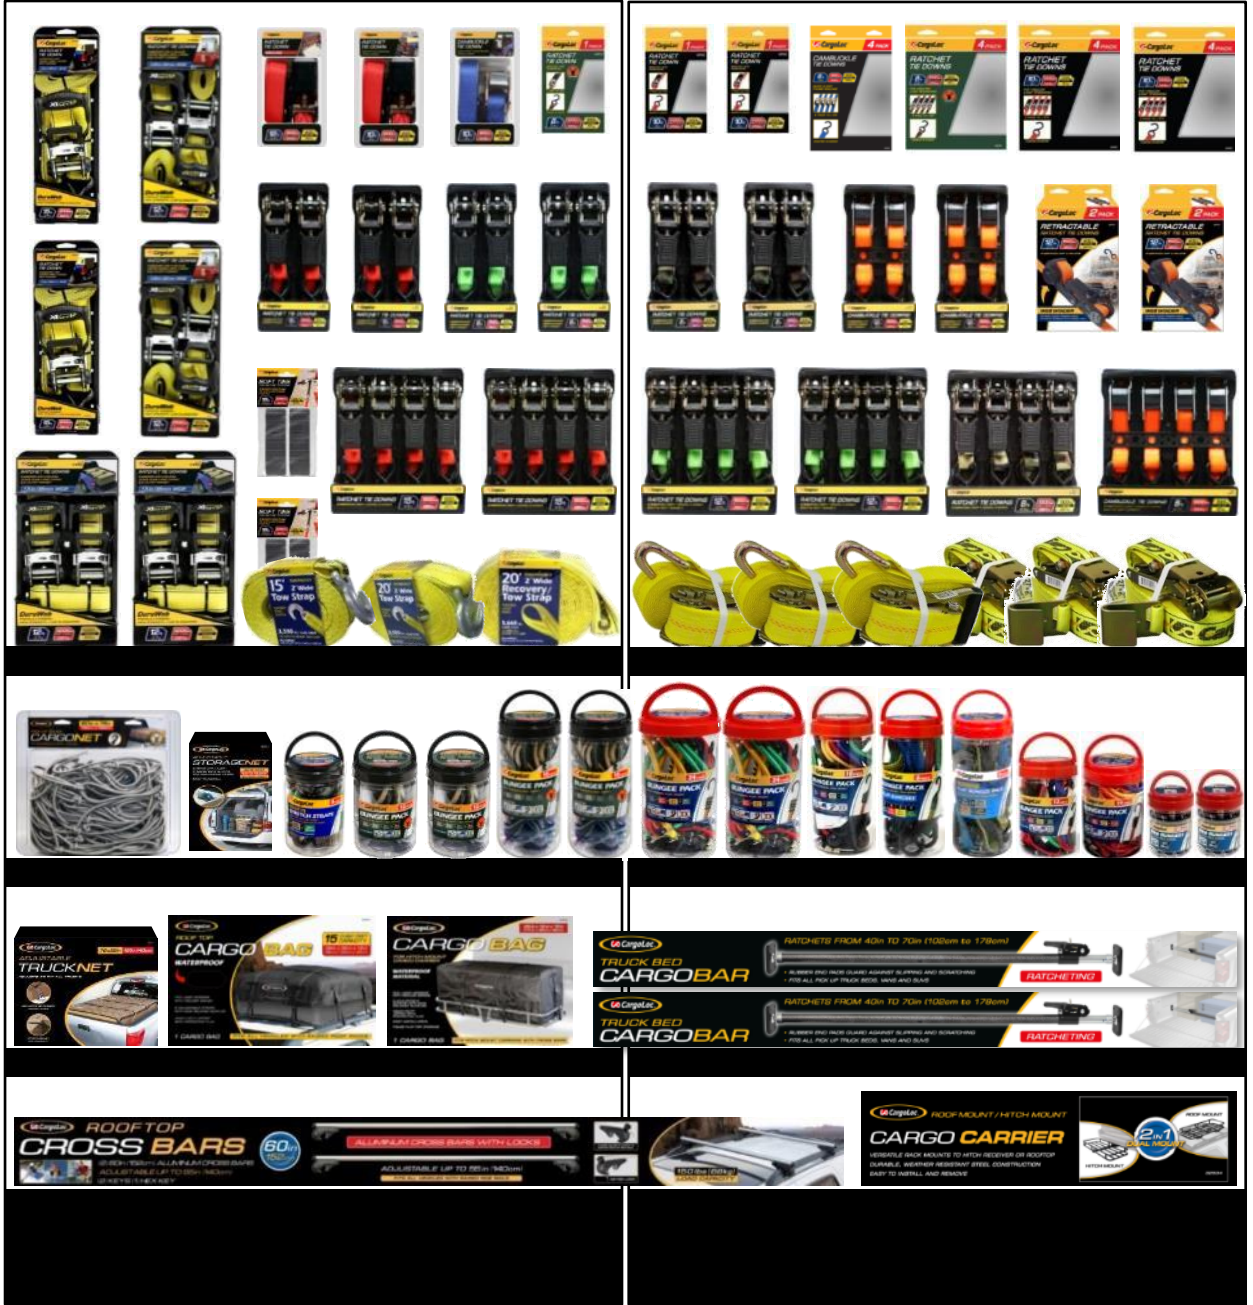

COMPLETE CARGO MANAGEMENT
2024 CATALOG

CUSTOMIZED PLAN-O-GRAMS

DIVISION OF ALLIED INTERNATIONAL

28955 Avenue Sharman, Valencia, CA. 91355

Tel (818) 364-2333 . (800) 533-8333 . FAX (818) 362-9066