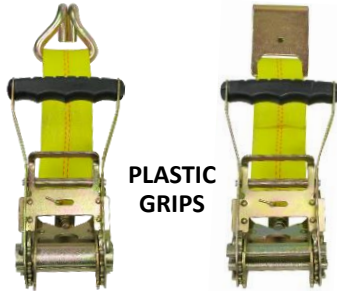

1.5" RATCHET TIE DOWNS – 2 PACKS

84009	84009-9		2 Pc. 1-1/2" x 12' Wide Grip x 3,000lbs J-Hooks, SC	Open	3	12	53.45	2.30
84010	84010-5		2 Pc. 1-1/2" x 8' T-Handle x 3,000lbs – J-Hooks, SC	Open	3	12	55.00	2.30
42479	42479-4		2 Pc. 1-1/2" x 15' Wide Grip x 5,500lbs - J-Hooks	Open	3	6	32.60	1.32

89973

82291 ALUMINUM GRIP
J-HOOKS

ALUMINUM GRIP
RUBBERIZED
RELEASE

J-HOOKS
82294, 82291, 82291FM

FLAT HOOKS
82292

82294 / 82291FM
4 PER DISPLAY BOX

82292 ALUMINUM GRIP
FLAT HOOKS

82297

82298

PLASTIC
GRIPS

89963 J-HOOKS

89964 FLAT HOOKS

4" WIDE STRAPS

82296

MODEL	UPC 0-35794-	DESCRIPTION / SPEC	PKG	SHIP	CASE	WT	CUBE
2" RATCHET TIE DOWNS							
89973	89973-8	RETRACTABLE 2 Pc. 2" x 43" x 2,500lbs TRANSOM	Open	3	3	15.25	0.85
82294	82294-1	2" x 20' x 7,500lbs - J-Hooks (4 / Box)	Bulk	4	4	20.95	0.54
89963	89963-9	2" x 27' x 10,000lbs - J-Hooks	Bulk	10	10	50.75	1.21
89964	89964-6	2" x 27' x 10,000lbs - Flat Hooks	Bulk	10	10	55.15	1.21
82291	82291-0	2" x 27' x 10,000lbs - J-Hooks	Bulk	10	10	59.00	1.27
82291FM	82291-0	2" x 27' x 10,000lbs - J-Hooks (4 / Box)	Bulk	4	4	22.50	0.78
82292	82292-7	2" x 27' x 10,000lbs - Flat Hooks	Bulk	10	10	59.50	1.27
82298	82298-9	2" x 40' x 10,000lbs - J Hooks, "Hay Bail"	Bulk	8	8	58.50	1.97

4" RATCHET TIE DOWN / STRAP							
82297	82297-2	4" x 30' x 15,000lbs - Flat Hooks	Bulk	2	4	56.40	1.53
82296	82296-5	4" x 28' Replacement Strap - Flat Hook	Bulk	4	8	36.20	1.41

84044

84036
84037

**RUBBERIZED
CAM BUCKLE**